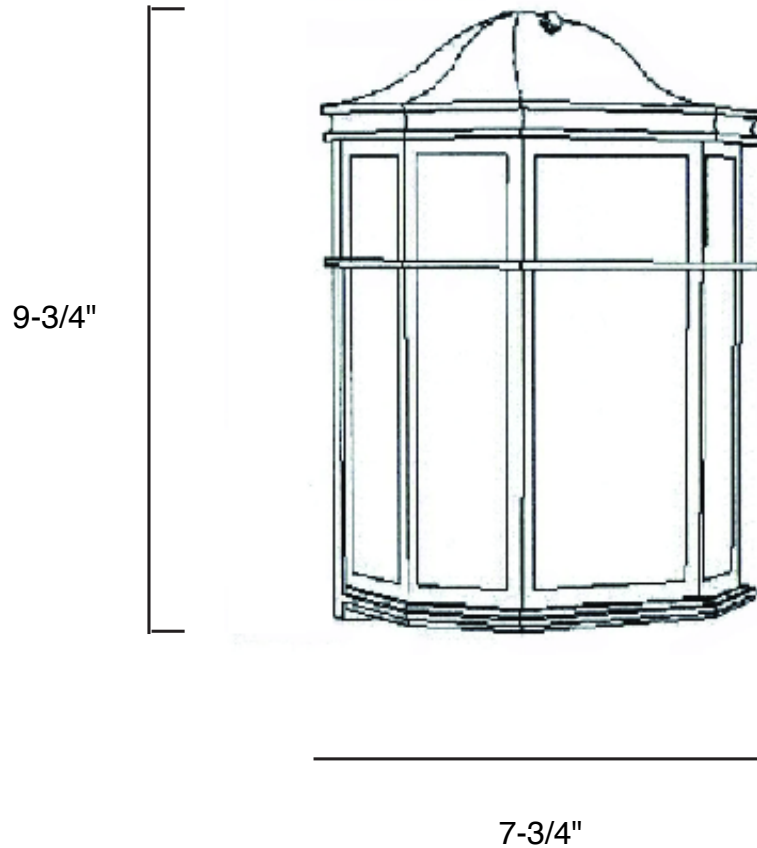

Product Dimensions

DOP

© 2017 GlobaLux Lighting, LLC. All rights reserved. For informational purposes only. Reproduction in whole or part is prohibited without prior written consent of the copyright owner. The information presented in this document does not form part of any quotation or contract, is believed to be accurate and reliable and may be changed without notice. No liability will be accepted by the publisher for any consequences of its use. GlobaLux Lighting reserves the rights make changes in specification at any time without notice.

GlobaLux Lighting LLC
www.globaluxlighting.com
2037 S. Vineyard Ave
Ontario, CA 91761
Ph: 909-591-7506