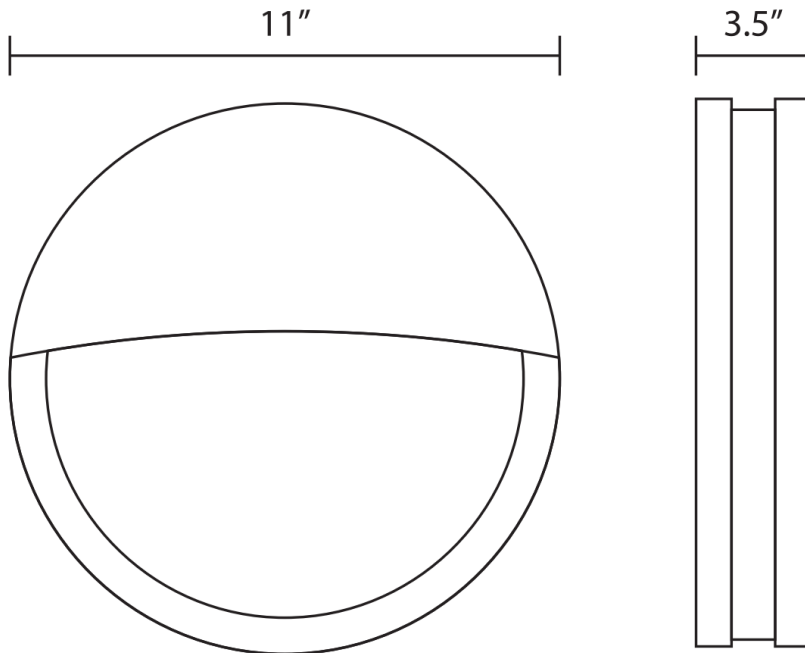

Product Dimensions

ABH

© 2019 GlobalLux Lighting, LLC. All rights reserved. For informational purposes only. Reproduction in whole or part is prohibited without prior written consent of the copyright owner. The information presented in this document does not form part of any quotation or contract, is believed to be accurate and reliable and may be changed without notice. No liability will be accepted by the publisher for any consequences of its use. GlobalLux Lighting reserves the rights make changes in specification at any time without notice.

GlobalLux Lighting LLC
www.globalluxlighting.com
2037 S. Vineyard Ave
Ontario, CA 91761
Ph: 909-591-7506