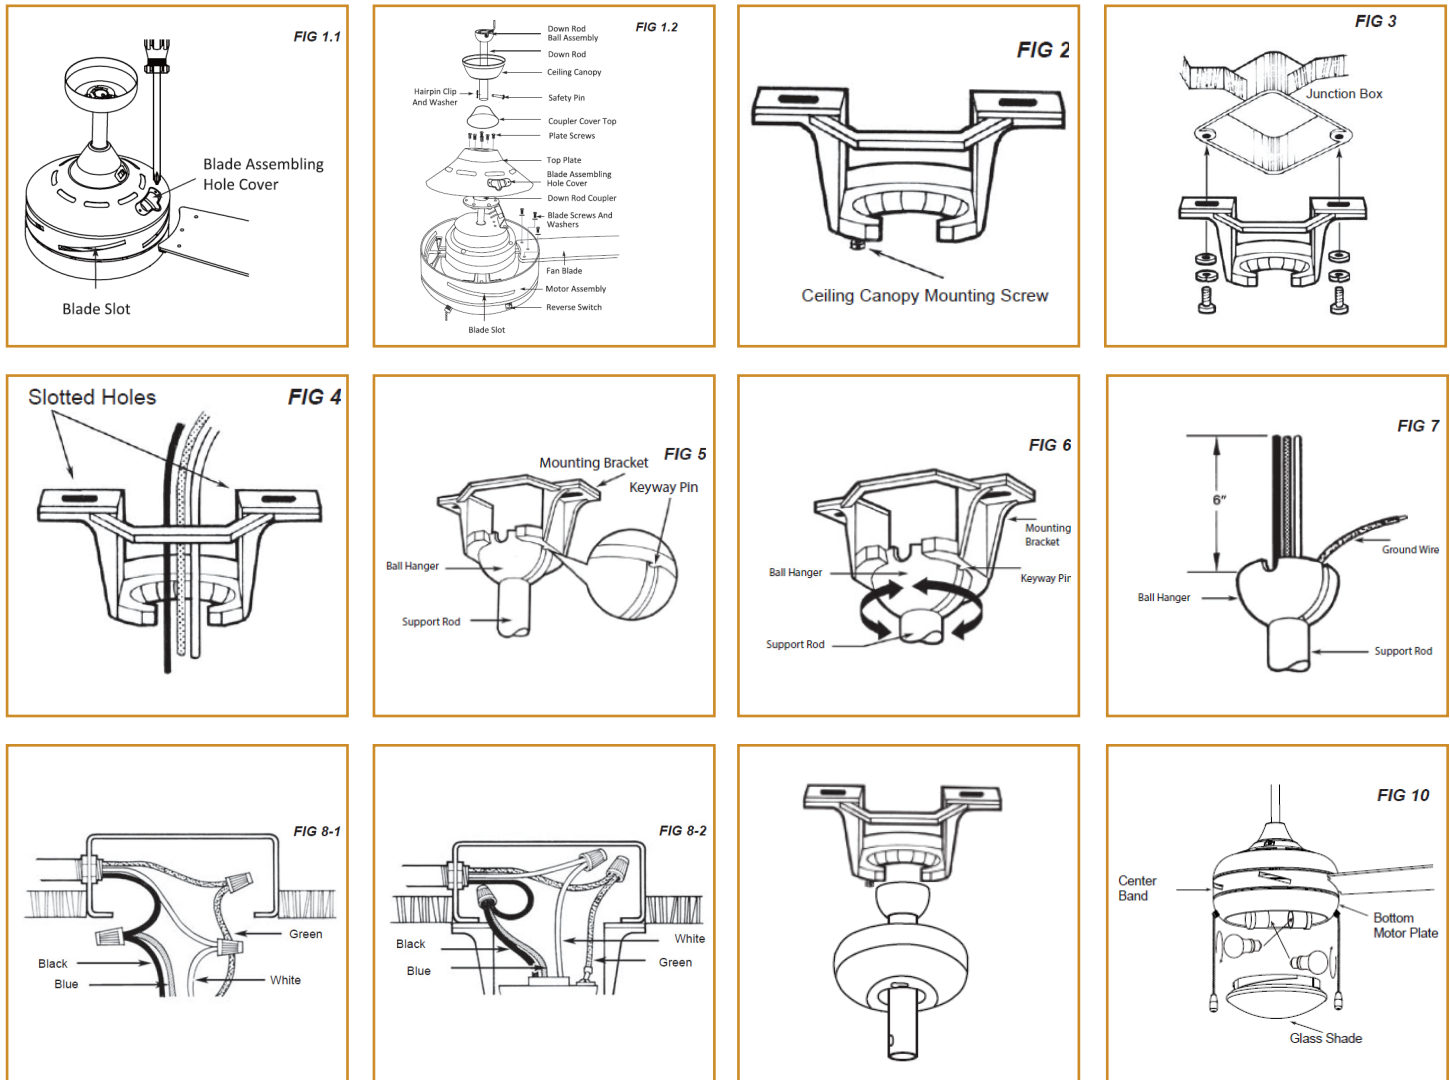

ADDITIONAL IMAGES / ACCESSORIES

Wall Control

RECOMMENDED DIMMERS

DVCL-153P (Lutron)

COMPATIBLE JUNCTION BOX

4" PVC Ceiling Box

INSTALLATION INSTRUCTIONS

Made to order items. Minimum 90 day lead time. Minimum order quantity may vary please contact sales.