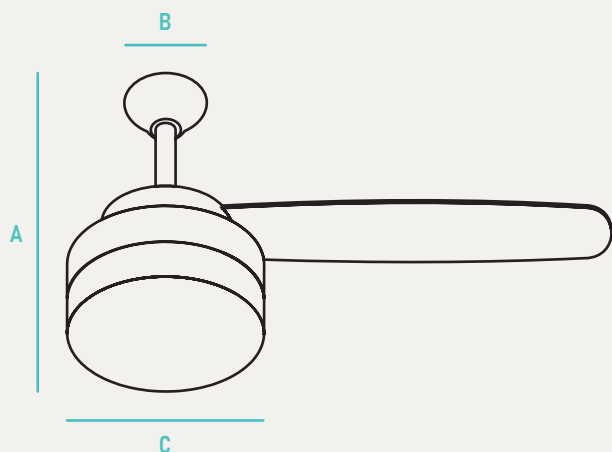

A	B	C	Case QTY
ESKY	14.57"	5.90"	10"	1

CONSTRUCTION

Steel Housing, Plywood Blades and Frosted Glass Light Diffuser provides uniform appearance without pixelation.

MOTOR

3-Speed AC Motor with 80" Lead Wire and Dual Mount feature. Includes (1) 6" Downrod.

QUALIFICATIONS

All ceiling fans are built to UL 507 standards, and bear appropriate ETL labels. Dry location labeling is standard.

BLADES

52" Sweep, Plywood Blades

ELECTRICAL

Operates at 120V 60HZ. Optional Remote Control (Sold Separately). Optional Wall Control (Sold Separately).

WARRANTY

Light Source: 3-year limited warranty. Motor: Limited Lifetime Warranty. Non-Electrical 1 Year Limited Warranty. See complete warranty for terms and exclusions. (Labor not included).

QUICK SHIP

ESKY-52-3-19-120D-930-BL-BL-PC ⁵	ESKY-52-3-19-120D-930-WH-WH-PC ⁵
ESKY-52-3-19-120D-930-BN-SL-PC ⁵	ESKY-52-3-2MB-120D-930-BN-SL-PC ⁵
ESKY-52-5-2MB-120D-930-BN-SL-PC ⁵	ESKY-52-4-2MB-120D-930-BN-SL-PC ⁵

FAN INFO

	3BL (L/M/H)	4BL (L/M/H)	5BL (L/M/H)
AMPS	0.2 / 0.3 / 0.4	0.22 / 0.33 / 0.44	0.2 / 0.3 / 0.4
RPM	90-94 / 154-160 / 200-208	85-97 / 150-162 / 200-220	75-82 / 125-135 / 175-180
ELEC. USE	12.4 / 30.6 / 51.5	13 / 30 / 51	12.3 / 30 / 51.6