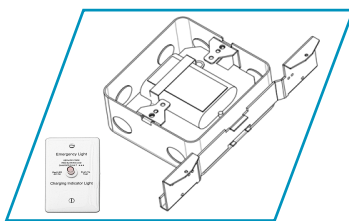

Emergency Battery

The emergency battery back-up provides 90 minutes of power to your fixture in the event of an emergency.