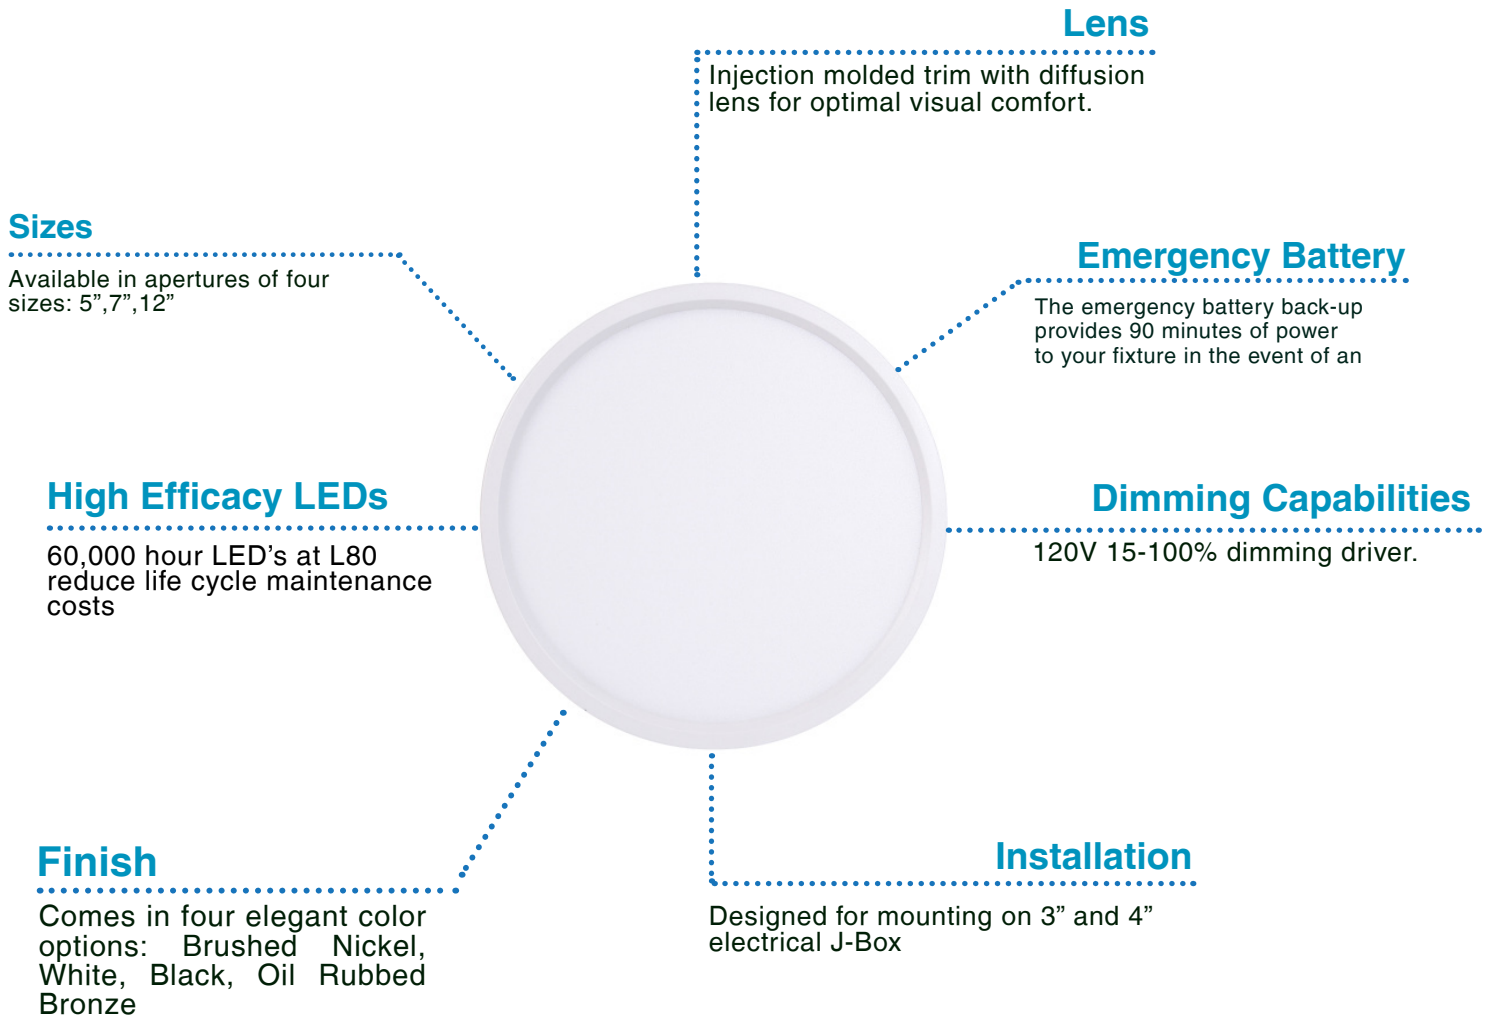

High Performance Design Can Customize To Your Environment

RDL Wattage Comparison

	GlobalLux LIGHTING	Conventional Fluorescent	Conventional Incandescent
Utility rooms, office areas Model: RDL-12-22-120D-930	22W 1,400 Lumens	46W-52W	150W
Storage rooms, hallways Model: RDL-7-15-120D-930	15W 1,016 Lumens	26W-32W	100W
Storage rooms, hallways Model: RDL-5-10-120D-930	10W 580 Lumens	18W-23W	75W