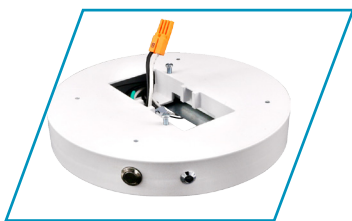

Adders Options & Accessories

Emergency Battery

The emergency battery back-up provides 90 minutes of power to your fixture in the event of an emergency.