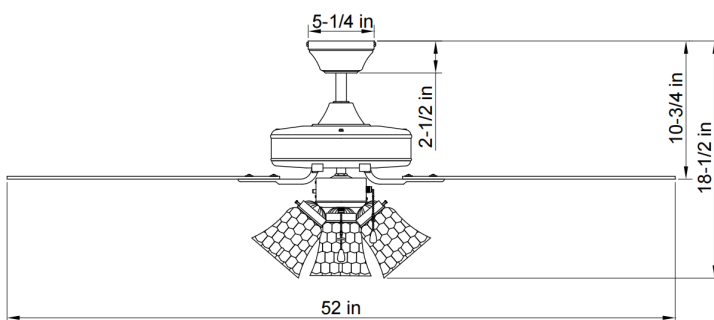

Lighting Performance Summary

Input Voltage	120V
Input Frequency	50/60 Hz
Rated Wattage	See Performance Table
Delivered Lumens	See Performance Table
Efficacy	> 89 LPW (typ.)
CRI	80+, R9> 0
Available CCT¹	3000K
Color Consistency²	5-step MacAdam Ellipse
Rated Life	50,000 hours
L70³	> 72,000 hours or > 45,000
Power Factor	>0.99
THD	< 20%
Dimming	Triac Dimming
Operating Temp.	-18°C to 40°C

Fan Performance Summary

Fan Diameter	52"
Motor Lead Lengths	80"
Motor Size	AC 153mm x 13mm
Electricity Use (H/M/L)	73.98W/34.5W/12.56W
AMPS (H/M/L)	0.49/0.35/0.21

Lighting Performance Data

Lens Type	Form Factor	Catalog No.	Rated Wattage (W)	Delivered Lumens	Efficacy (lm/W)
Frosted Glass	52"	RCH-52-5-3MB-120D-930	21W	1800	85

Fan Performance Data

RPM (H/M/L)	172/121/69
Airflow Efficiency (CFM/W)	93
Airflow (CFM)	High Speed: 4,784
Average Airflow CFMav	3,404

Product Dimensions

NOTES:

1. Made to order items. Minimum 90 day lead time. Minimum 500 order quantity.
2. Energy Star Listed **N/A**
3. Typical color consistency. May vary or be changed.
4. L70 hours calculated based on LED package manufacturer LM80 report and ISTMT report of LED in luminaire. Stated values are for select catalog numbers. Contact manufacturer for detailed information
5. Actual performance may differ as a result of end-user environment and application. All values are design or typical values, measured under laboratory conditions at 25 °C.