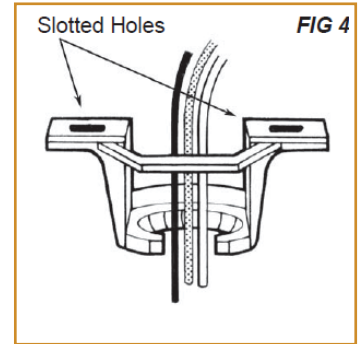

DVCL-153P (Lutron)

INSTALLATION INSTRUCTIONS

Made to order items. Minimum 90 day lead time. Minimum order quantity may vary please contact sales.

¹ DLC Listed / ² DLC Premium Listed / ³ Title 24 / ⁴ JA8 & Title 24 / Typical color consistency. May vary or be changed.