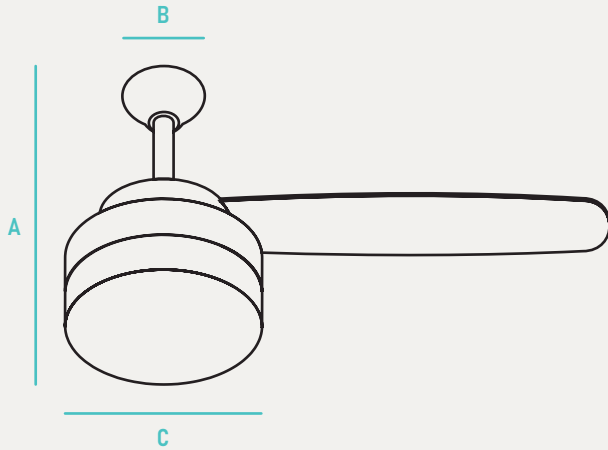

A	B	C	Case QTY
ESKY	14.57"	5.90"	0"	1

CONSTRUCTION

Steel Housing, Plywood Blades and Frosted Glass Light Diffuser provides uniform appearance without pixelation.

MOTOR

3-Speed AC Motor with 80" Lead Wire and Dual Mount feature. Includes (1) 6" Downrod.

QUALIFICATIONS

All ceiling fans are built to UL 507 standards, and bear appropriate ETL labels. Dry location labeling is standard.

BLADES

52" Sweep, 3 Blade, Pitch Angle: °

ELECTRICAL

Operates at 120V 60HZ. Optional Remote Control (Sold Separately). Optional Wall Control (Sold Separately).

WARRANTY

Light Source: 3-year limited warranty. Motor: Limited Lifetime Warranty. Non-Electrical 1 Year Limited Warranty. See complete warranty for terms and exclusions. (Labor not included).

COMPATIBLE JUNCTION BOXES

QUICK SHIP

ESKY-52-3-19-120D-930-BL-BL-PC	ESKY-52-3-19-120D-930-WH-WH-PC
ESKY-52-3-19-120D-930-BN-SL-PC	ESKY-52-3-2MB-120D-930-BN-SL-PC

FINISH OPTIONS / ACCESSORIES