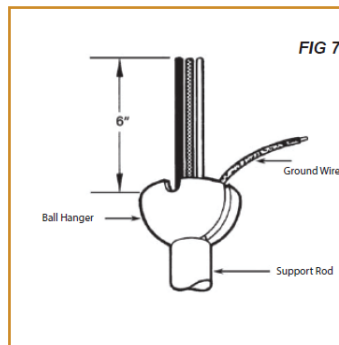

DVCL-153P (Lutron)

INSTALLATION INSTRUCTIONS

Made to order items. Minimum 90 day lead time. Minimum order quantity may vary please contact sales.

¹ DLC Listed / ² DLC Premium Listed / ³ Title 24 / ⁴ JA8 & Title 24 / Typical color consistency. May vary or be changed.