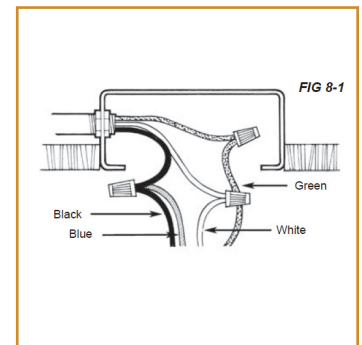

4" PVC Ceiling Box

QUICK SHIP

ESKY-52-3-19-120D-930-BL-BL-PC	ESKY-52-3-19-120D-930-WH-WH-PC
ESKY-52-3-19-120D-930-BN-SL-PC	ESKY-52-3-2MB-120D-930-BN-SL-PC

FINISH OPTIONS / ACCESSORIES

Wall Control

RECOMMENDED DIMMERS

DVCL-153P (Lutron)

INSTALLATION INSTRUCTIONS

Made to order items. Minimum 90 day lead time. Minimum order quantity may vary please contact sales.

¹ DLC Listed / ² DLC Premium Listed / ³ Title 24 / ⁴ JA8 & Title 24 / Typical color consistency. May vary or be changed.