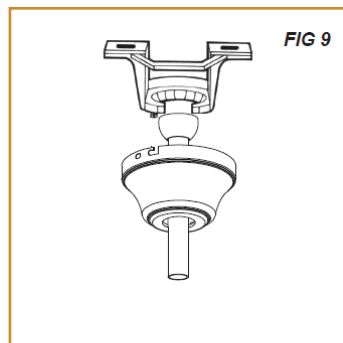

4" PVC Ceiling Box

QUICK SHIP

ESKY-52-3-19-120D-930-BL-BL-PC	ESKY-52-3-19-120D-930-WH-WH-PC
ESKY-52-3-19-120D-930-BN-SL-PC	ESKY-52-3-2MB-120D-930-BN-SL-PC

FINISH OPTIONS / ACCESSORIES

Wall Control

RECOMMENDED DIMMERS

DVCL-153P (Lutron)

INSTALLATION INSTRUCTIONS

Made to order items. Minimum 90 day lead time. Minimum order quantity may vary please contact sales.

¹ DLC Listed / ² DLC Premium Listed / ³ Title 24 / ⁴ JA8 & Title 24 / Typical color consistency. May vary or be changed.