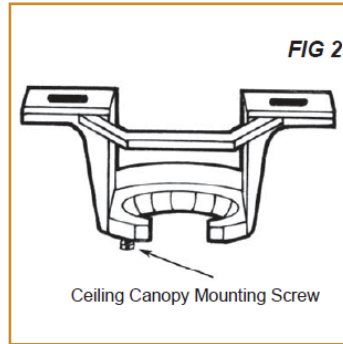

4" PVC Ceiling Box

QUICK SHIP

ESKY-52-3-19-120D-930-BL-BL-PC	ESKY-52-3-19-120D-930-WH-WH-PC
ESKY-52-3-19-120D-930-BN-SL-PC	ESKY-52-3-2MB-120D-930-BN-SL-PC

FINISH OPTIONS / ACCESSORIES

Wall Control

RECOMMENDED DIMMERS

DVCL-153P (Lutron)

INSTALLATION INSTRUCTIONS

Made to order items. Minimum 90 day lead time. Minimum order quantity may vary please contact sales.

¹ DLC Listed / ² DLC Premium Listed / ³ Title 24 / ⁴ JA8 & Title 24 / Typical color consistency. May vary or be changed.