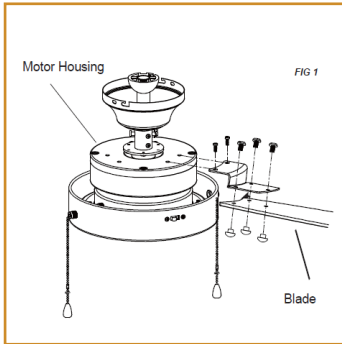

4" PVC Ceiling Box

QUICK SHIP

ESKY-52-3-19-120D-930-BL-BL-PC	ESKY-52-3-19-120D-930-WH-WH-PC
ESKY-52-3-19-120D-930-BN-SL-PC	ESKY-52-3-2MB-120D-930-BN-SL-PC

FINISH OPTIONS / ACCESSORIES

Wall Control

RECOMMENDED DIMMERS

DVCL-153P (Lutron)

INSTALLATION INSTRUCTIONS

Made to order items. Minimum 90 day lead time. Minimum order quantity may vary please contact sales.

¹ DLC Listed / ² DLC Premium Listed / ³ Title 24 / ⁴ JA8 & Title 24 / Typical color consistency. May vary or be changed.