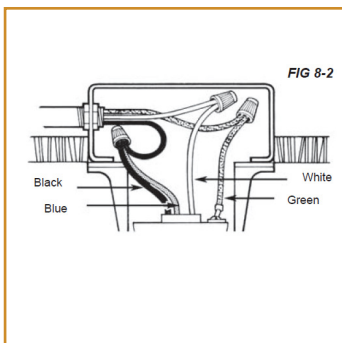

4" PVC Ceiling Box

QUICK SHIP

ESKY-52-3-19-120D-930-BL-BL-PC	ESKY-52-3-19-120D-930-WH-WH-PC
ESKY-52-3-19-120D-930-BN-SL-PC	ESKY-52-3-2MB-120D-930-BN-SL-PC

FINISH OPTIONS / ACCESSORIES

Wall Control

RECOMMENDED DIMMERS

DVCL-153P (Lutron)

INSTALLATION INSTRUCTIONS

Made to order items. Minimum 90 day lead time. Minimum order quantity may vary please contact sales.

¹ DLC Listed / ² DLC Premium Listed / ³ Title 24 / ⁴ JA8 & Title 24 / Typical color consistency. May vary or be changed.