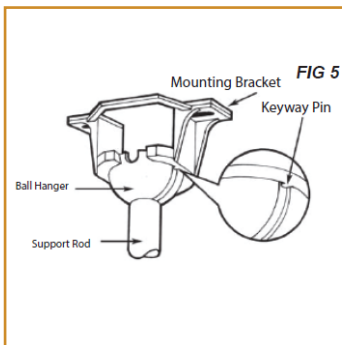

4" PVC Ceiling Box

QUICK SHIP

ESKY-52-3-19-120D-930-BL-BL-PC	ESKY-52-3-19-120D-930-WH-WH-PC
ESKY-52-3-19-120D-930-BN-SL-PC	ESKY-52-3-2MB-120D-930-BN-SL-PC

FINISH OPTIONS / ACCESSORIES

Wall Control

RECOMMENDED DIMMERS

DVCL-153P (Lutron)

INSTALLATION INSTRUCTIONS

Made to order items. Minimum 90 day lead time. Minimum order quantity may vary please contact sales.

¹ DLC Listed / ² DLC Premium Listed / ³ Title 24 / ⁴ JA8 & Title 24 / Typical color consistency. May vary or be changed.