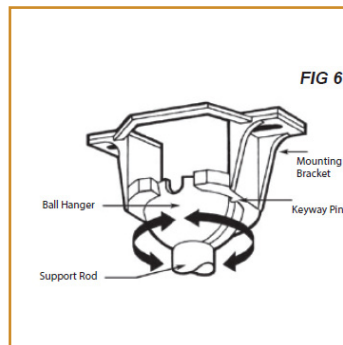

4" PVC Ceiling Box

QUICK SHIP

ESKY-52-3-19-120D-930-BL-BL-PC	ESKY-52-3-19-120D-930-WH-WH-PC
ESKY-52-3-19-120D-930-BN-SL-PC	ESKY-52-3-2MB-120D-930-BN-SL-PC

FINISH OPTIONS / ACCESSORIES

Wall Control

RECOMMENDED DIMMERS

DVCL-153P (Lutron)

INSTALLATION INSTRUCTIONS

Made to order items. Minimum 90 day lead time. Minimum order quantity may vary please contact sales.

¹ DLC Listed / ² DLC Premium Listed / ³ Title 24 / ⁴ JA8 & Title 24 / Typical color consistency. May vary or be changed.