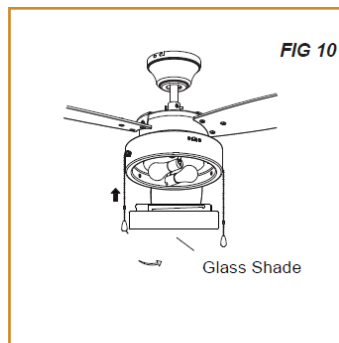

PROJECT	NOTES	TYPE	DATE	CAT. No.
---------	-------	------	------	----------

ESKY

Energy Star SkyLux 52" Dual Mount Ceiling Fan

The ESKY series are a family of dual mount ceiling fans featuring a simple 3 blade design. The clean lines and modern design of this AC Motor LED fan makes an elegant addition to your contemporary home décor. The reversible feature makes this fan perfect to use during every season.

4" PVC Ceiling Box

QUICK SHIP

ESKY-52-3-19-120D-930-BL-BL-PC	ESKY-52-3-19-120D-930-WH-WH-PC
ESKY-52-3-19-120D-930-BN-SL-PC	ESKY-52-3-2MB-120D-930-BN-SL-PC

FINISH OPTIONS / ACCESSORIES

Wall Control

RECOMMENDED DIMMERS

DVCL-153P (Lutron)

INSTALLATION INSTRUCTIONS

Made to order items. Minimum 90 day lead time. Minimum order quantity may vary please contact sales.

¹ DLC Listed / ² DLC Premium Listed / ³ Title 24 / ⁴ JA8 & Title 24 / Typical color consistency. May vary or be changed.