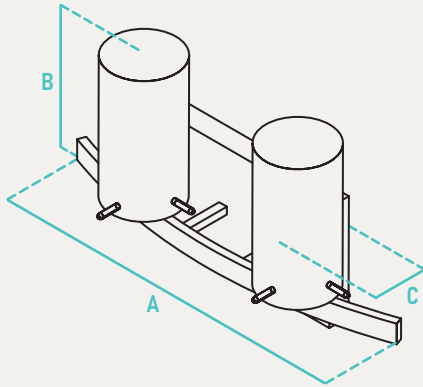

PROJECT	NOTES	TYPE	DATE	CAT. No.
---------	-------	------	------	----------

BVL

Curved Bar Vanity Light

The BVL Bathroom Vanity Series radiates contemporary elegance, seamlessly blending with a variety of interior styles. Featuring gracefully rounded soft white glass shades paired with sleek metal components, this series offers a sophisticated touch to any bathroom. With four versatile lighting configurations, the BVL series is designed to enhance your space with a touch of refined grace.

ORDER INFO / EXAMPLE: BVL-3-MB-120-BL

MADE TO ORDER

SERIES	FORM FACTOR	LAMP CONFIGURATION	DRIVER TYPE	FINISH
BVL	3	MB	120	BL
BVL Curved Bar Vanity Light	1- 1 Light 2- 2 Light 3- 3 Light 4- 4 Light	MB- E26 Medium Base Socket, 60W Max per light 8- 8W LED x 1 Light 16- 8W LED x 2 Light 24- 8W LED x 3 Light 32- 8W LED x 3 Light	120- 120V	BL- Black BN- Brushed Nickel

MADE TO ORDER

ADDITIONAL IMAGES

	A	B	C	Case QTY
BVL-1	6" W	8.5" H	5.25" D	N/A
BVL-2	12.75" W	8.5" H	5.25" D	4
BVL-3	20.5" W	8.5" H	5.25" D	4
BVL-4	27.25" W	8.5" H	5.25" D	N/A

CONSTRUCTION

White Glass shades surround a curved aluminum bar and mounting plate. Lens design and materials provide uniform appearance without pixelation.