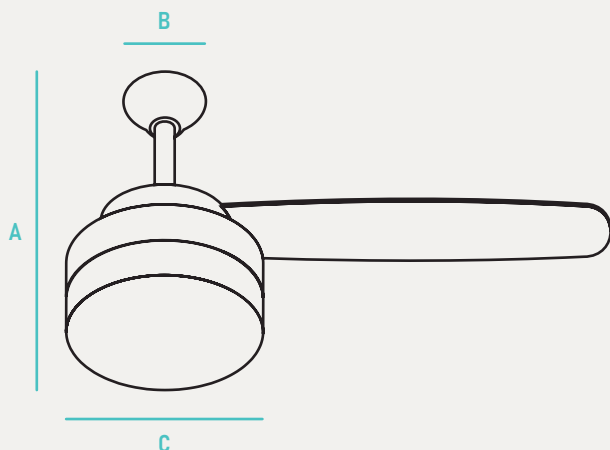

A	B	C	Case QTY
EVNT	15-3/4"	5-3/4"	7-3/8"	1

CONSTRUCTION

Steel Housing, Plywood Blades and White PC Light Diffuser provides uniform appearance without pixelation.

MOTOR

3-Speed AC Motor with 80" Lead Wire. Includes (1) 6" Downrod.

QUALIFICATIONS

All ceiling fans are built to UL 507 standards, and bear appropriate ETL labels. Dry location labeling is standard.

BLADES

52" Sweep, 4 Blade Configuration, Blade Pitch Angle: 12°
Color: Silver / Black Reversible

ELECTRICAL

Operates at 120V 60HZ.

WARRANTY

Light Source: 3-year limited warranty. Motor: Limited Lifetime Warranty. Non-Electrical 1 Year Limited Warranty. See complete warranty for terms and exclusions. (Labor not included).

RECOMMENDED DIMMERS

DVCL-153P (Lutron)

QUICK SHIP

EVNT-52-4-18-120D-830-BN-SB-PC ⁵

EVNT-52-4-18-120D-830-BL-BL-PC ⁵