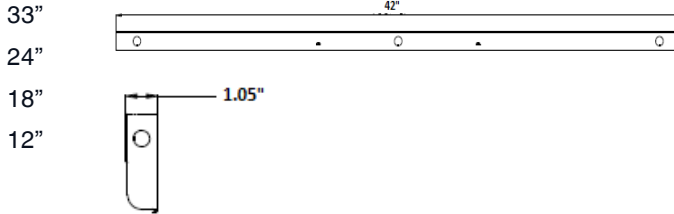

LED Undercabinet Fixture
UCL Series

GlobalLux
LIGHTING

Ordering Information

Dimensions

Lengths

UCL Series

- 9" Length
- 12" Length
- 18" Length
- 24" Length
- 33" Length
- 42" Length

Rated Life 50,000 hours
Limited Warranty 3 years
Efficacy Up to 51 LPW
Continuous Dimming

Quick Ship

- UCL-9-5-120D-930/40-WH
- UCL-12-5-120D-930/40-WH
- UCL-18-9-120D-930/40-WH
- UCL-21-9-120D-930/40-WH
- UCL-24-9-120D-930/40-WH
- UCL-33-14-120D-930/40-WH
- UCL-42-18-120D-930/40-WH

Specification Features

3-year Limited Warranty. See warranty documentation for more information.

Ordering Information

Example: UCL-12-5-120D-930-WH

UCL	12	5	120D	9	30/40	WH
Series UCL LED Undercabinet Fixture	Form Factor 9- 9" Length 12- 12" Length ² 18- 18" Length ² 21- 21" Length ² 24- 24" Length ² 33- 33" Length ² 42- 42" Length ²	Rated Wattage 5-5W, 9" Length ² 5- 5W, 12" Length ² 9-9W, 18" Length ² 9-9W, 21" Length ² 9- 9W, 24" Length ² 14-14W, 33" Length ² 18-18W, 42" Length ²	Driver Type 120D- 120V Dimming, Dims to 10%	CRI 9 90+ CRI	Color Temp 30/40-3000-4000 Kelvin Dual color switch ²	Finish NS- Nickel Satin ^{1 2} ORB- Oil Rubbed Bronze ^{1 2} WH- White ²
Options						
Accessories						
RS- Rock Switch						
O- Convenience Outlit						