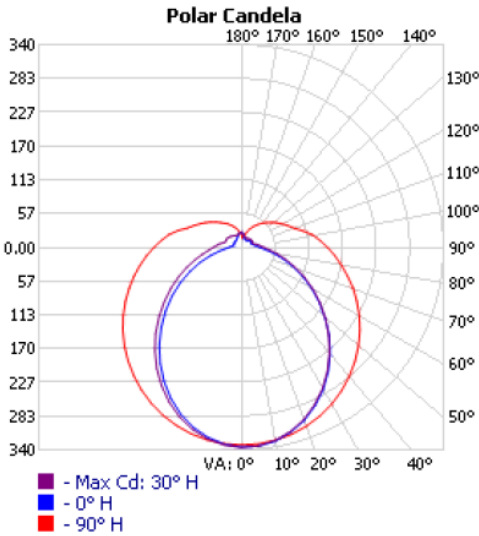

PHOTOMETRIC DATA

LRV-24-20-120-MCT-BN

Zonal Lumen Summary

Zone	Lumens	% Lamp	% Luminaire
0-30	260.2	17%	17%
0-40	429.3	28%	28%
0-60	789.9	51.6%	51.6%
60-90	414.0	27%	27%
70-100	343.8	22.5%	22.5%
90-120	214.3	14%	14%
0-90	1,203.9	78.6%	78.6%
90-180	327.1	21.4%	21.4%
0-180	1,531.1	100%	100%