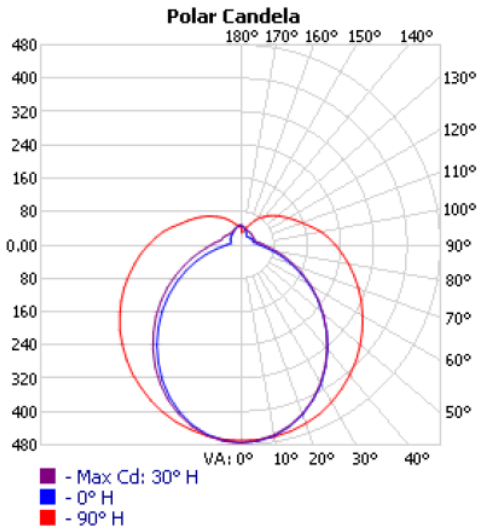

LRV-36-26-120-MCT-BN

Zonal Lumen Summary

Zone	Lumens	% Lamp	% Luminaire
0-30	369.7	16.2%	16.2%
0-40	611.5	26.8%	26.8%
0-60	1,133.5	49.7%	49.7%
60-90	618.8	27.1%	27.1%
70-100	521.9	22.9%	22.9%
90-120	339.9	14.9%	14.9%
0-90	1,752.3	76.8%	76.8%
90-180	530.0	23.2%	23.2%
0-180	2,282.2	100%	100%

Made to order items. Minimum 90 day lead time. Minimum order quantity may vary please contact sales.

¹ DLC Listed / ² DLC Premium Listed / ³ Title 24 / ⁴ JA8 & Title 24 / Typical color consistency. May vary or be changed.

L70 hours calculated based on LED package manufacturer LM80 report and ISTMT report of LED in luminaire. Stated values are for select catalog numbers. Contact Globalux for detailed information. / Actual performance may differ as a result of end-user environment and application. All values are design or typical values, measured under laboratory conditions at 25 °C.