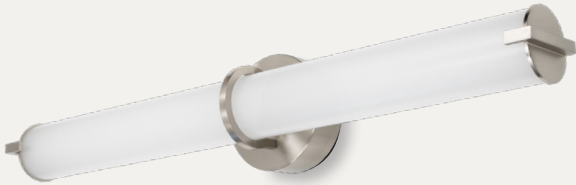

PROJECT	NOTES	TYPE	DATE	CAT. No.

LRV

LED Round Vanity

The LRV Series is a sleek and modern round vanity fixture available in brushed nickel and black finishes. Equipped with cutting-edge LED technology, it offers a long LED lifespan and exceptional color rendering. Whether for new installations or retrofits, the LRV provides an elegant lighting solution suitable for corridors and restrooms. Note that it mounts to a standard junction box (not included).

INPUT VOLTAGE	120V
INPUT FREQUENCY	50/60 Hz
RATED WATTAGE	See Performance Data
DELIVERED LUMENS	See Performance Data
EFFICACY	100 LPW (typ.)
CRI	90CRI
AVAILABLE CCT	2700K, 3000K, 3500K, 4000K, 5000K
LENS TYPE	Plastic

RATED LIFE	30,000hrs (Based on 3hrs a Day)
L70	>50,000hrs
POWER FACTOR	>0.9
THD	N/A
DIMMING	N/A
OPERATING TEMP.	-4°F - 113°F / -20°C to 45°C
BEAM ANGLE	N/A

ORDER INFO / EXAMPLE: LRV-24-20-120-MCT-BN

QUICK SHIP ITEMS ON PG.2

SERIES	FORM FACTOR	RATED WATTAGE	DRIVER TYPE	COLOR TEMP	FINISH
LRV	24	20	120	MCT	BN
LRV LED Round Vanity	24-24" Length 36-36" Length	24" Housing 20- 18W, 1800 Lumens 36" Housing 26- 26W, 2600 Lumens	120- 120V	MCT- 2700K, 3000K, 3500K, 4000K, 5000K CCT Selectable; 90CRI	BN- Brushed Nickel BL- Black