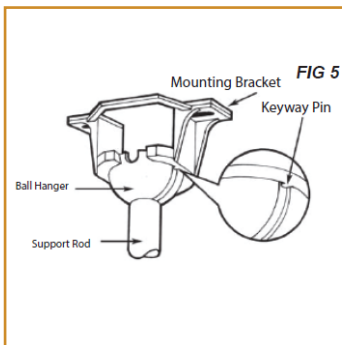

INSTALLATION INSTRUCTIONS

Made to order items. Minimum 90 day lead time. Minimum order quantity may vary please contact sales.

¹ DLC Listed / ² DLC Premium Listed / ³ Title 24 / ⁴ JA8 & Title 24 / Typical color consistency. May vary or be changed.

L70 hours calculated based on LED package manufacturer LM80 report and ISTMT report of LED in luminaire. Stated values are for select catalog numbers. Contact Globalux for detailed information. / Actual performance may differ as a result of end-user environment and application. All values are design or typical values, measured under laboratory conditions at 25 °C.