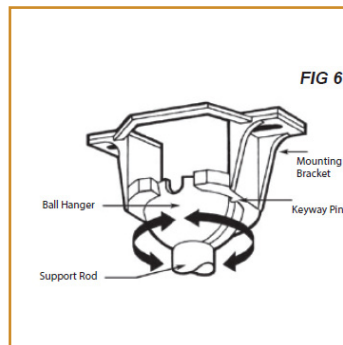

INSTALLATION INSTRUCTIONS

Made to order items. Minimum 90 day lead time. Minimum order quantity may vary please contact sales.

¹ DLC Listed / ² DLC Premium Listed / ³ Title 24 / ⁴ JA8 & Title 24 / Typical color consistency. May vary or be changed.

L70 hours calculated based on LED package manufacturer LM80 report and ISTMT report of LED in luminaire. Stated values are for select catalog numbers. Contact Globalux for detailed information. / Actual performance may differ as a result of end-user environment and application. All values are design or typical values, measured under laboratory conditions at 25 °C.