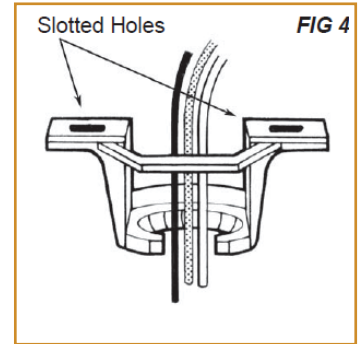

INSTALLATION INSTRUCTIONS

Made to order items. Minimum 90 day lead time. Minimum order quantity may vary please contact sales.

¹ DLC Listed / ² DLC Premium Listed / ³ Title 24 / ⁴ JA8 & Title 24 / Typical color consistency. May vary or be changed.