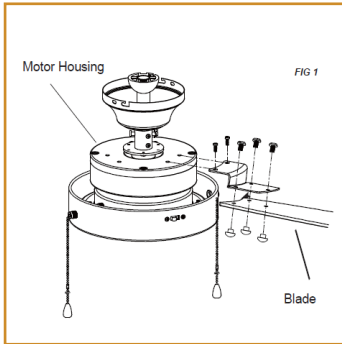

INSTALLATION INSTRUCTIONS

Made to order items. Minimum 90 day lead time. Minimum order quantity may vary please contact sales.

¹ DLC Listed / ² DLC Premium Listed / ³ Title 24 / ⁴ JA8 & Title 24 / Typical color consistency. May vary or be changed.

L70 hours calculated based on LED package manufacturer LM80 report and ISTMT report of LED in luminaire. Stated values are for select catalog numbers. Contact Globalux for detailed information. / Actual performance may differ as a result of end-user environment and application. All values are design or typical values, measured under laboratory conditions at 25 °C.