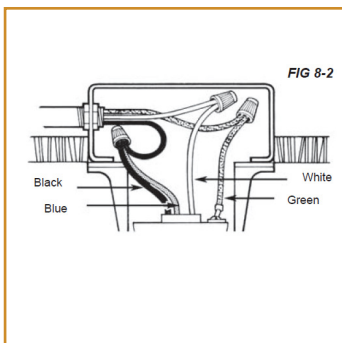

COMPATIBLE JUNCTION BOXES

4" PVC Ceiling Box

QUICK SHIP

MCF-52-3-18-120D-830-BN-SB-PC

MCF-52-3-18-120D-830-BL-BL-PC

ADDITIONAL IMAGES

RECOMMENDED DIMMERS

DVCL-153P (Lutron)

INSTALLATION INSTRUCTIONS

Made to order items. Minimum 90 day lead time. Minimum order quantity may vary please contact sales.

¹ DLC Listed / ² DLC Premium Listed / ³ Title 24 / ⁴ JA8 & Title 24 / Typical color consistency. May vary or be changed.