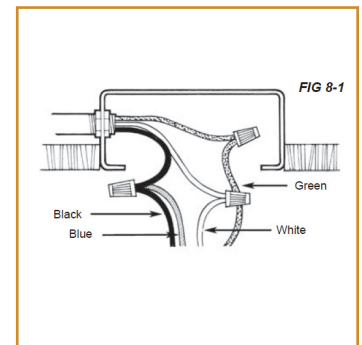

COMPATIBLE JUNCTION BOXES

4" PVC Ceiling Box

QUICK SHIP

MCF-52-3-18-120D-830-BN-SB-PC

MCF-52-3-18-120D-830-BL-BL-PC

ADDITIONAL IMAGES

RECOMMENDED DIMMERS

DVCL-153P (Lutron)

INSTALLATION INSTRUCTIONS

Made to order items. Minimum 90 day lead time. Minimum order quantity may vary please contact sales.

¹ DLC Listed / ² DLC Premium Listed / ³ Title 24 / ⁴ JA8 & Title 24 / Typical color consistency. May vary or be changed.