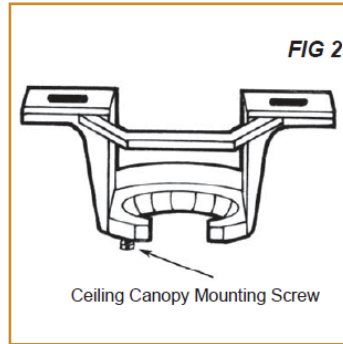

INSTALLATION INSTRUCTIONS

Made to order items. Minimum 90 day lead time. Minimum order quantity may vary please contact sales.

¹ DLC Listed / ² DLC Premium Listed / ³ Title 24 / ⁴ JA8 & Title 24 / Typical color consistency. May vary or be changed.

L70 hours calculated based on LED package manufacturer LM80 report and ISTMT report of LED in luminaire. Stated values are for select catalog numbers. Contact Globalux for detailed information. / Actual performance may differ as a result of end-user environment and application. All values are design or typical values, measured under laboratory conditions at 25 °C.