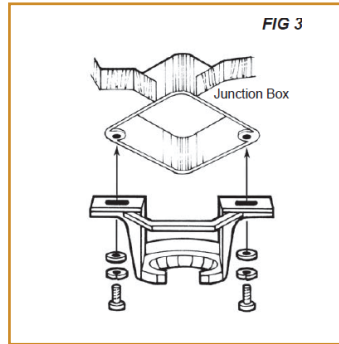

INSTALLATION INSTRUCTIONS

Made to order items. Minimum 90 day lead time. Minimum order quantity may vary please contact sales.

¹ DLC Listed / ² DLC Premium Listed / ³ Title 24 / ⁴ JA8 & Title 24 / Typical color consistency. May vary or be changed.

L70 hours calculated based on LED package manufacturer LM80 report and ISTMT report of LED in luminaire. Stated values are for select catalog numbers. Contact Globalux for detailed information. / Actual performance may differ as a result of end-user environment and application. All values are design or typical values, measured under laboratory conditions at 25 °C.