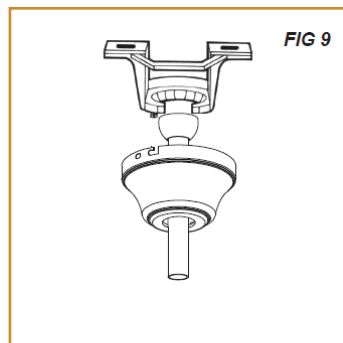

INSTALLATION INSTRUCTIONS

Made to order items. Minimum 90 day lead time. Minimum order quantity may vary please contact sales.

¹ DLC Listed / ² DLC Premium Listed / ³ Title 24 / ⁴ JA8 & Title 24 / Typical color consistency. May vary or be changed.

L70 hours calculated based on LED package manufacturer LM80 report and ISTMT report of LED in luminaire. Stated values are for select catalog numbers. Contact Globalux for detailed information. / Actual performance may differ as a result of end-user environment and application. All values are design or typical values, measured under laboratory conditions at 25 °C.