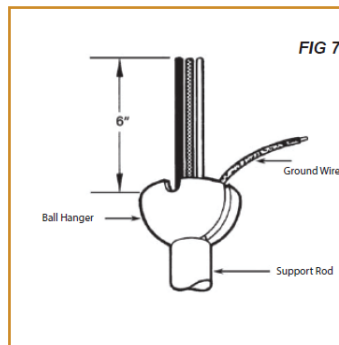

INSTALLATION INSTRUCTIONS

Made to order items. Minimum 90 day lead time. Minimum order quantity may vary please contact sales.

¹ DLC Listed / ² DLC Premium Listed / ³ Title 24 / ⁴ JA8 & Title 24 / Typical color consistency. May vary or be changed.