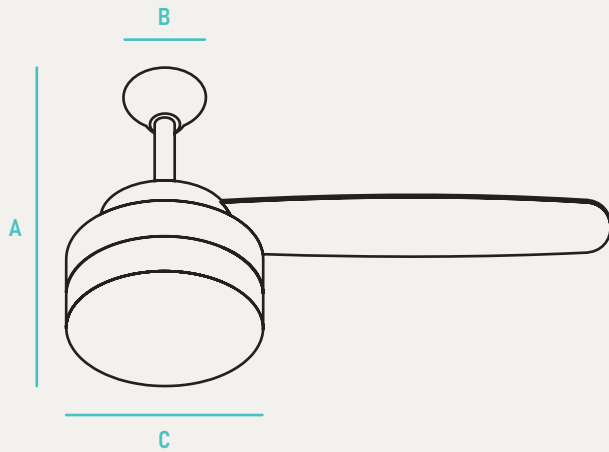

A	B	C	Case QTY
MCF	15-3/4"	7-1/2"	6"	1

CONSTRUCTION

Steel Housing, Plywood Blades and Frosted Glass Light Diffuser provides uniform appearance without pixelation.

MOTOR

3-Speed AC Motor with 80" Lead Wire. Includes (1) 5" Downrod.

QUALIFICATIONS

All ceiling fans are built to UL 507 standards, and bear appropriate ETL labels. Dry location labeling is standard.

BLADES

52" Sweep, 3 Blade Configuration, Blade Pitch Angle:12°, Color: Silver

ELECTRICAL

Operates at 120V 60HZ. Optional Remote Control (Sold Separately).
Optional Wall Control (Sold Separately).

WARRANTY

Light Source: 3-year limited warranty. Motor: Limited Lifetime Warranty.
Non-Electrical 1 Year Limited Warranty. See complete warranty for terms and exclusions. (Labor not included).

COMPATIBLE JUNCTION BOXES

QUICK SHIP

MCF-52-3-18-120D-830-BN-SB-PC

MCF-52-3-18-120D-830-BL-BL-PC

ADDITIONAL IMAGES