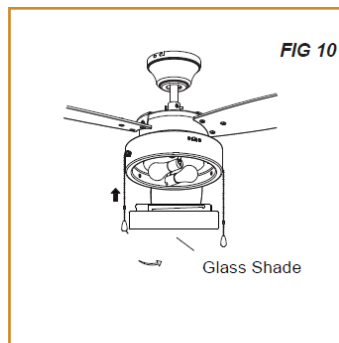

INSTALLATION INSTRUCTIONS

Made to order items. Minimum 90 day lead time. Minimum order quantity may vary please contact sales.

¹ DLC Listed / ² DLC Premium Listed / ³ Title 24 / ⁴ JA8 & Title 24 / Typical color consistency. May vary or be changed.

L70 hours calculated based on LED package manufacturer LM80 report and ISTMT report of LED in luminaire. Stated values are for select catalog numbers. Contact Globalux for detailed information. / Actual performance may differ as a result of end-user environment and application. All values are design or typical values, measured under laboratory conditions at 25 °C.