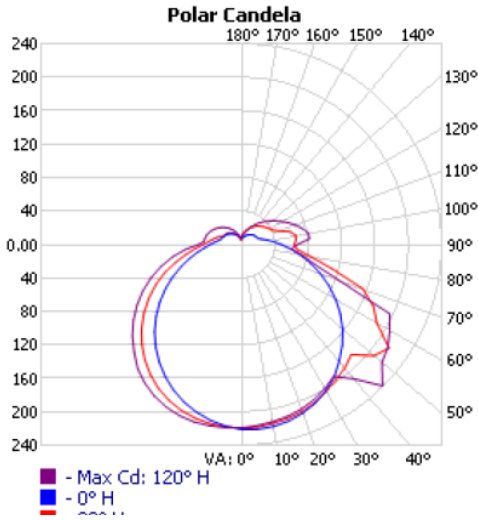

PHOTOMETRIC DATA

LIS-17-120-MCT-BN

Zonal Lumen Summary

Zone	Lumens	% Lamp	% Luminaire
0-30	175.3	17.4%	17.4%
0-40	293.0	29.1%	29.1%
0-60	562.5	55.9%	55.9%
60-90	270.5	26.9%	26.9%
70-100	197.9	19.7%	19.7%
90-120	113.4	11.3%	11.3%
0-90	833.1	82.8%	82.7%
90-180	173.7	17.3%	17.3%
0-180	1,006.8	100.1%	100%