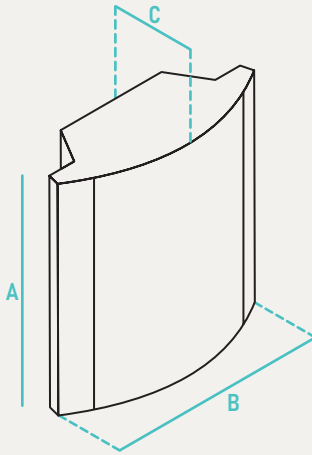

PERFORMANCE DATA

FORM FACTOR	KELVIN	RATED WATTAGE	DELIVERED LUMENS	EFFICACY (LM/W)
LIS	3K/35K/4K	17W	1020	60

QUICK SHIP

LIS-17-120-MCT-BN