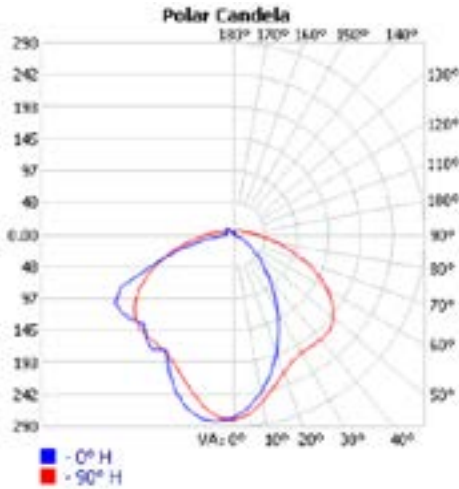

PERFORMANCE DATA				
FORM FACTOR	KELVIN	RATED WATTAGE	DELIVERED LUMENS	EFFICACY (LM/W)
12"	3K/35K/4K	17W	850	50

QUICK SHIP
DOM-17-120-MCT-BL

ADDITIONAL IMAGES

	A	B	C	Case QTY
DOM	12" H	7" W	4.5" E	6

CONSTRUCTION

PHOTOMETRIC DATA

DOM-17-120-MCT-BL

Zonal Lumen Summary

Zone	Lumens	% Lamp	% Luminaire
0-30	185.3	22.8%	22.8%
0-40	204.8	36%	36%
0-60	535.0	65.4%	65.4%
60-90	207.8	25.4%	25.4%
70-100	120.0	15.8%	15.8%
90-120	52.8	6.4%	6.4%
0-90	742.9	90.8%	90.7%
90-180	75.8	9.3%	9.3%
0-180	818.7	100%	100%