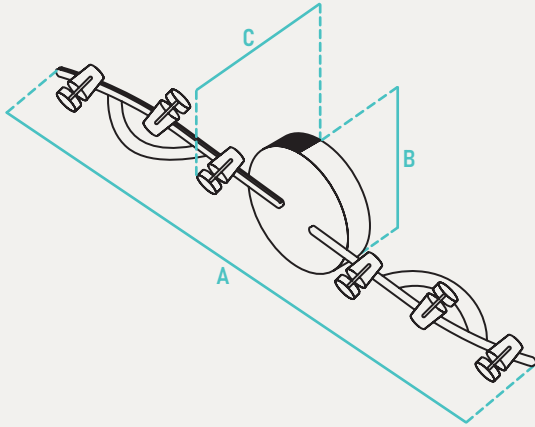

PERFORMANCE DATA

FORM FACTOR	KELVIN	RATED WATTAGE	DELIVERED LUMENS	EFFICACY (LM/W)
6 Light	3000K	6x50W	N/A	N/A

QUICK SHIP

TRK2-6-GU10-120D-830-BN