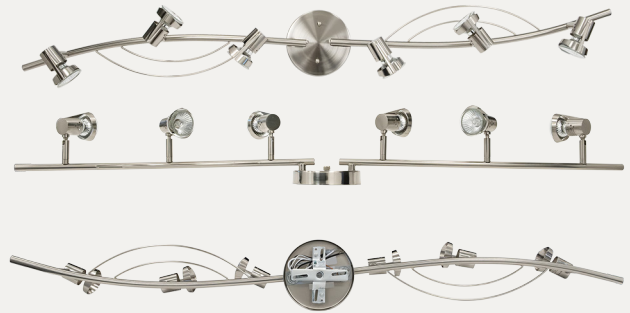

ADDITIONAL IMAGES

RECOMMENDED DIMMERS

DVCL-153P (Lutron)

Made to order items. Minimum 90 day lead time.
Minimum order quantity may vary please contact sales.
¹ DLC Listed / ² DLC Premium Listed / ³ Title 24 / ⁴ JA8 & Title 24
Typical color consistency. May vary or be changed. L70 hours calculated based on LED package manufacturer LM80 report and ISTMT report of LED in luminaire. Stated values are for select catalog numbers. Contact Globalux for detailed information.
Actual performance may differ as a result of end-user environment and application. All values are design or typical values, measured under laboratory conditions at 25 °C.

	A	B	C	Case QTY
TRK2-6	44" W	5-1/4" H	4-7/8"	6

CONSTRUCTION

Die Cast Aluminum Heads on a curved aluminum frame. Each of the track heads is mounted on a swivel to allow them to be moved and adjusted for customized, directional lighting.

ELECTRICAL

LED models equipped standard with 120V, 10-100% dimming driver operating at 60Hz.

QUALIFICATIONS

All luminaires are built to UL 1598 and 2108 standards, and bear appropriate ETL labels. Wet location labeling is standard. Emergency equipped fixtures labeled UL924. Adheres to LM70, LM80 and TM21 industry standards. Dedicated 120V Models are FCC Title 47 CFR, Part 15, Class B for residential and commercial applications.

INSTALLATION

Designed for ceiling mounting on 4" electrical J-Box.

WARRANTY

3-year Limited Warranty. See warranty documentation for more info.

COMPATIBLE JUNCTION BOXES

4" PVC Ceiling Box