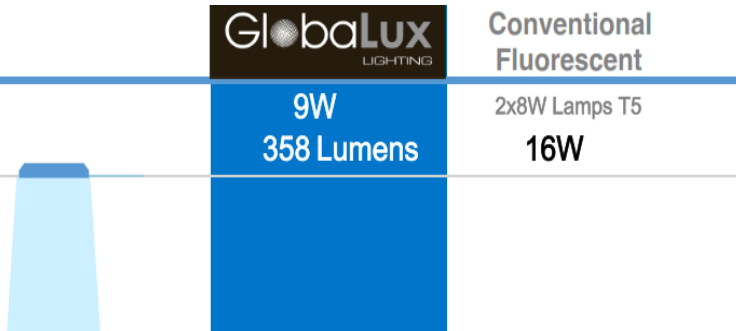

Length

Available in apertures of four sizes: 12", 24", 36" & 48".

Installation

Each unit is designed for surface mounting using two fasteners. (Included)

Linkable

Seamless and no dark spot female to male connection. Optional extended connection cable.

Housing

Low profile steel housing available in white.

GLEED Wattage Comparison

Retail stores, hospitality, Kitchens, food storages

Model: GLED-24-9-120-830-WH

Ordering Information

Dimensions

Specification Features