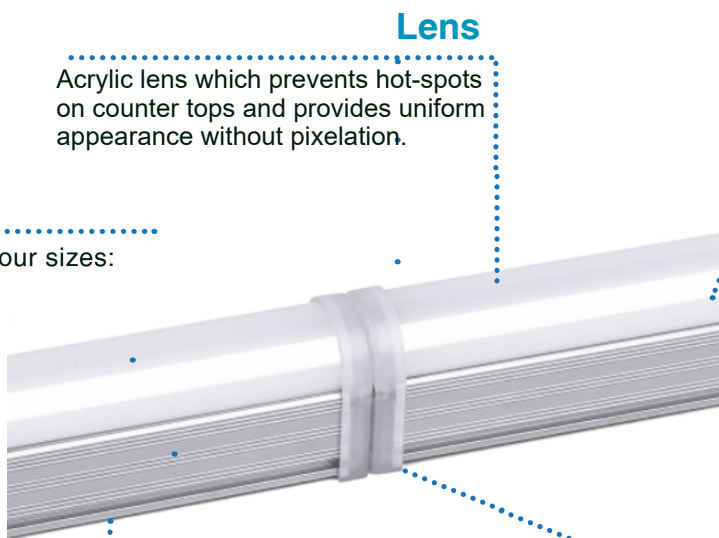

High Performance Design Can Customize To Your Environment

Lens

Acrylic lens which prevents hot-spots on counter tops and provides uniform appearance without pixelation.

High efficiency LED's

60,000 hour LED's at L80 reduce life cycle maintenance costs

Length

Available in apertures of four sizes: 12", 24", 36" & 48".

Installation

Each unit is designed for surface mounting using two fasteners. (Included)

Linkable

Seamless and no dark spot female to male connection. Optional extended connection cable.

Housing

Low profile steel housing available in white.

GLEED Wattage Comparison

Retail stores, hospitality, Kitchens, food storages

Model: GLED-24-9-120-830-WH

Ordering Information

Dimensions

Specification Features

Construction

Low profile steel housing available in white, nickel, satin, or oil rubbed bronze finishes. Designed to prevent "hot spots" on counter tops. Lens design and materials provide uniform appearance without pixilation.