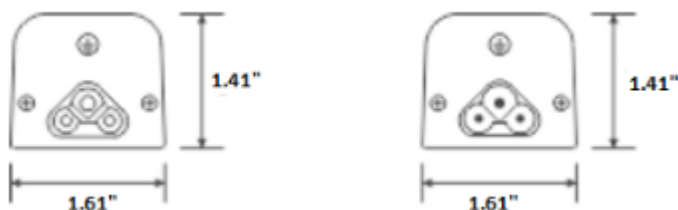

Length

Available in apertures of four sizes: 12", 24", 36" & 48".

Installation

Each unit is designed for surface mounting using two fasteners. (Included)

Linkable

Seamless and no dark spot female to male connection. Optional extended connection cable.

Housing

Low profile steel housing available in white.

GLEED Wattage Comparison

Retail stores, hospitality, Kitchens, food storages

Model: GLED-24-9-120-830-WH

Ordering Information

Dimensions

Specification Features