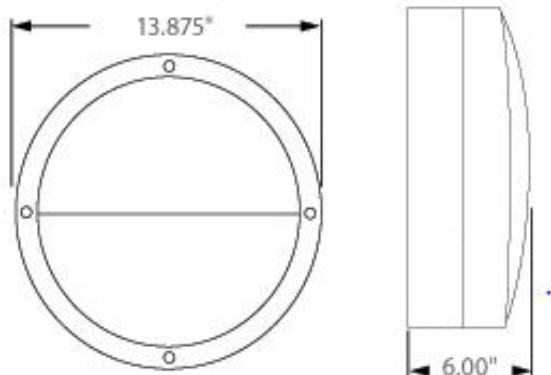

Ordering Information

Dimensions

Specification Features

Construction

Rugged die cast aluminum housing withstands outdoor environments. Outer surface treated with durable power coating to provide resistance to corrosion, rust, weathering, and or degradation. Performance engineered internal heat dissipation fins provide superior thermal management for LED life and reliability. Lens design and materials provide uniform appearance without pixelation.