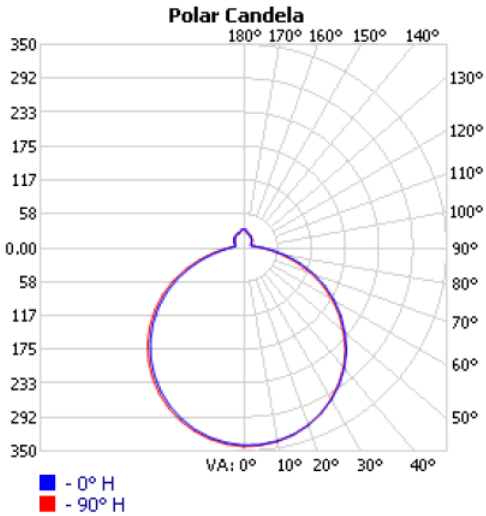

4" PVC Ceiling Box

3-1/2" Octagon

4" Round Pancake

4" Octagon / V Bracket

PHOTOMETRIC DATA

DCD-15-26-120D-MCT-BN

Zonal Lumen Summary

Zone	Lumens	% Lamp	% Luminaire
0-30	266.4	22.3%	22.3%
0-40	440.0	36.8%	36.8%
0-60	795.8	66.6%	66.6%
60-90	276.1	23.1%	23.1%
70-100	161.1	13.5%	13.5%
90-120	53.7	4.5%	4.5%
0-90	1,072.0	89.7%	89.7%
90-180	123.1	10.3%	10.3%
0-180	1,195.0	100%	100%