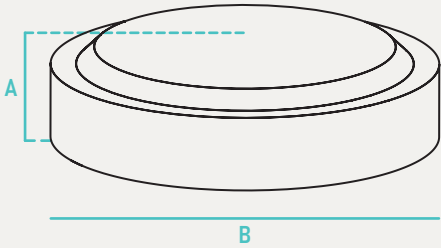

PROJECT	NOTES	TYPE	DATE	CAT. No.
---------	-------	------	------	----------

DCD

Decorative Ceiling Fixture

The LED based DCD series is a ceiling or wall mount series which can be used in a broad range of residential and commercial applications. This series provides customers with a high quality luminaire utilizing the latest LED, solid state lighting and electronic driver technology for optimal performance and maximized energy efficiency. With a traditional opal white lens, the DCD series produces even, uniform light distribution and ideal choice for offices, corridors, stairways, bedroom, closet and foyer applications where customers are replacing incandescent, circline or compact fluorescent lamps.

	A	B	Case Qty
DCD	3.59" H	15.24" Dia	5

CONSTRUCTION

Contemporary decorative fixture with brushed nickel finished steel ring and frosted plastic diffuser. Lens design and materials provide uniform appearance without pixelation.