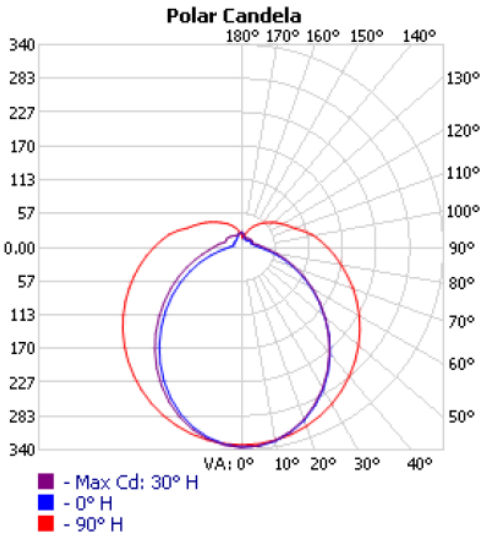

PERFORMANCE DATA

FORM FACTOR	KELVIN	RATED WATTAGE	DELIVERED LUMENS	EFFICACY (L/M/W)
24"	27K-5K	20W	1530	76
36"	27K-5K	26W	2280	87

QUICK SHIP

LRV-24-20-120-MCT-BN ⁴	LRV-24-20-120-MCT-BL ⁴
LRV-36-26-120-MCT-BN ⁴	LRV-36-26-120-MCT-BL ⁴

PHOTOMETRIC DATA

LRV-24-20-120-MCT-BN

Zonal Lumen Summary

Zone	Lumens	% Lamp	% Luminaire
0-30	260.2	17%	17%
0-40	429.3	28%	28%
0-60	789.9	51.6%	51.6%
60-90	414.0	27%	27%
70-100	343.8	22.5%	22.5%
90-120	214.3	14%	14%
0-90	1,203.9	78.6%	78.6%
90-180	327.1	21.4%	21.4%
0-180	1,531.1	100%	100%