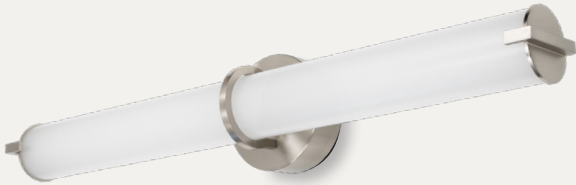

PROJECT	NOTES	TYPE	DATE	CAT. No.
---------	-------	------	------	----------

LRV

LED Round Vanity

The LRV Series is a sleek and modern round vanity fixture available in brushed nickel and black finishes. Equipped with cutting-edge LED technology, it offers a long LED lifespan and exceptional color rendering. Whether for new installations or retrofits, the LRV provides an elegant lighting solution suitable for corridors and restrooms.

ADDITIONAL IMAGES

	A	B	C	Case QTY
RVL-24	24.7" L	4.5" W	4.2" H	6
RVL-36	36.8" L	4.5" W	4.2" H	6

CONSTRUCTION

Single ring surround a milk white acrylic diffuser with decorative end caps provides widespread and even illumination. Lens design and materials provide uniform illumination without pixelation.