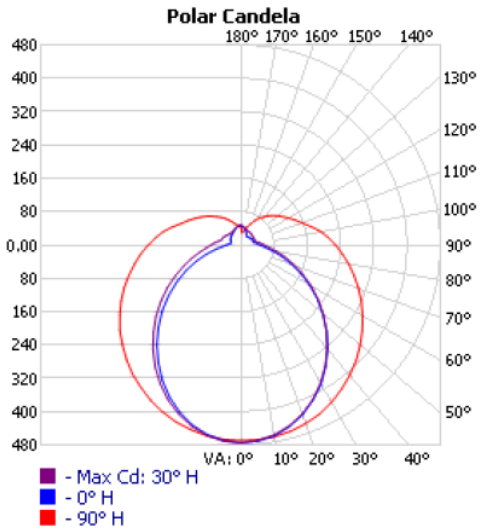

PERFORMANCE DATA

FORM FACTOR	KELVIN	RATED WATTAGE	DELIVERED LUMENS	EFFICACY (L/M/W)
24"	27K-5K	20W	1530	76
36"	27K-5K	26W	2280	87

QUICK SHIP

LRV-24-20-120-MCT-BN ⁴	LRV-24-20-120-MCT-BL ⁴
LRV-36-26-120-MCT-BN ⁴	LRV-36-26-120-MCT-BL ⁴

PHOTOMETRIC DATA

LRV-24-20-120-MCT-BN

Zonal Lumen Summary

Zone	Lumens	% Lamp	% Luminaire
0-30	260.2	17%	17%
0-40	429.3	28%	28%
0-60	789.9	51.6%	51.6%
60-90	414.0	27%	27%
70-100	343.8	22.5%	22.5%
90-120	214.3	14%	14%
0-90	1,203.9	78.6%	78.6%
90-180	327.1	21.4%	21.4%
0-180	1,531.1	100%	100%

LRV-36-26-120-MCT-BN

Zonal Lumen Summary

Zone	Lumens	% Lamp	% Luminaire
0-30	369.7	16.2%	16.2%
0-40	611.5	26.8%	26.8%
0-60	1,133.5	49.7%	49.7%
60-90	618.8	27.1%	27.1%
70-100	521.9	22.9%	22.9%
90-120	339.9	14.9%	14.9%
0-90	1,752.3	76.8%	76.8%
90-180	530.0	23.2%	23.2%
0-180	2,282.2	100%	100%