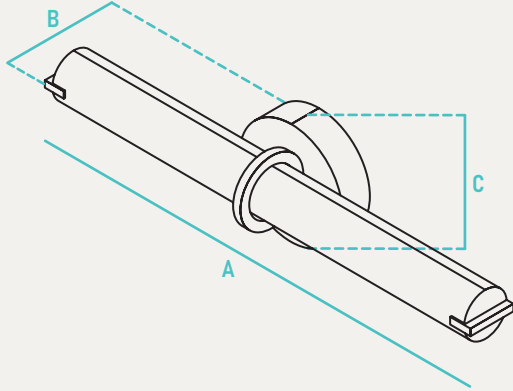

PERFORMANCE DATA

FORM FACTOR	KELVIN	RATED WATTAGE	DELIVERED LUMENS	EFFICACY (L/M/W)
24"	27K-5K	20W	1530	76
36"	27K-5K	26W	2280	87

QUICK SHIP

LRV-24-20-120-MCT-BN ⁴	LRV-24-20-120-MCT-BL ⁴
LRV-36-26-120-MCT-BN ⁴	LRV-36-26-120-MCT-BL ⁴