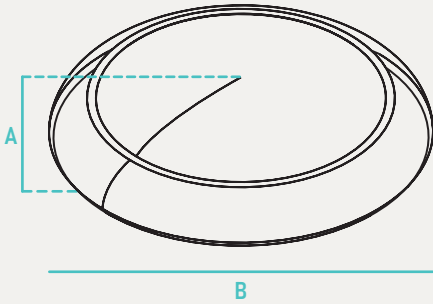

## PERFORMANCE DATA

FORM FACTOR	KELVIN	RATED WATTAGE	DELIVERED LUMENS	EFFICACY (LM/W)
12"	27K-5K	17W	1020	60
14"	27K-5K	26W	1560	60