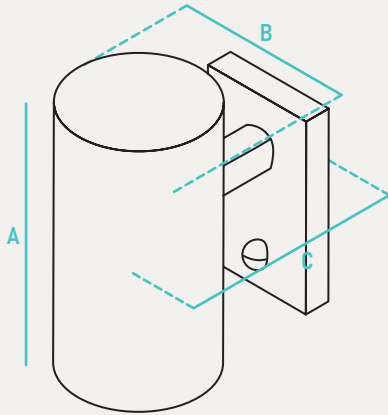

PERFORMANCE DATA				
FORM FACTOR	KELVIN	RATED WATTAGE	DELIVERED LUMENS	EFFICACY (LM/W)
Down Only	3000K	12W	840	70

QUICK SHIP

OCMS-D-12-120-830-BL ⁵