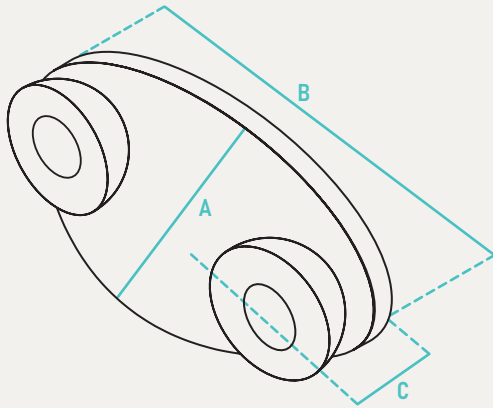

PERFORMANCE DATA

FORM FACTOR	KELVIN	RATED WATTAGE	DELIVERED LUMENS	EFFICACY (LM/W)
DOE	6500K	0.88W	200	100

QUICK SHIP

DOE-W