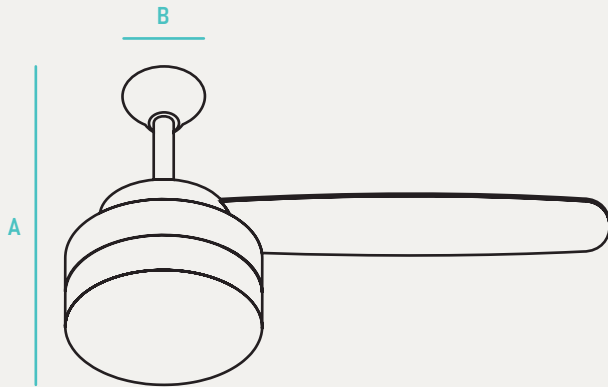

QUICK SHIP

SPECIAL ORDER

	A	B	C	Case QTY
CHF	13-1/4"	5-1/4"		1

CONSTRUCTION

Steel Housing with Plywood Blades

MOTOR

3-Speed AC Motor with 80" Lead Wire. Includes (1) 5" Downrod.

QUALIFICATIONS

All ceiling fans are built to UL 507 standards, and bear appropriate ETL labels. Dry location labeling is standard.

BLADES

52" Sweep, 5 Blade Configuration Blade
Pitch Angle:12.5°

ELECTRICAL

Operates at 120V 60HZ.

WARRANTY

Motor: Limited Lifetime Warranty. Non-Electrical 1 Year Limited Warranty.
See complete warranty for terms and exclusions. (Labor not included).

COMPATIBLE JUNCTION BOXES