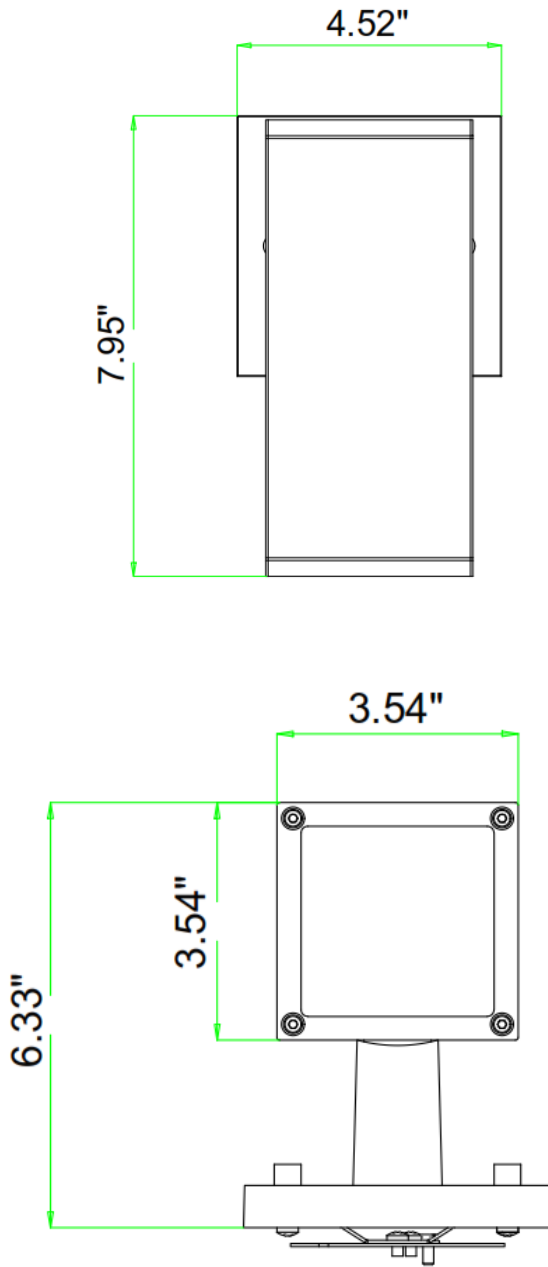

Product Dimensions

LOS-D