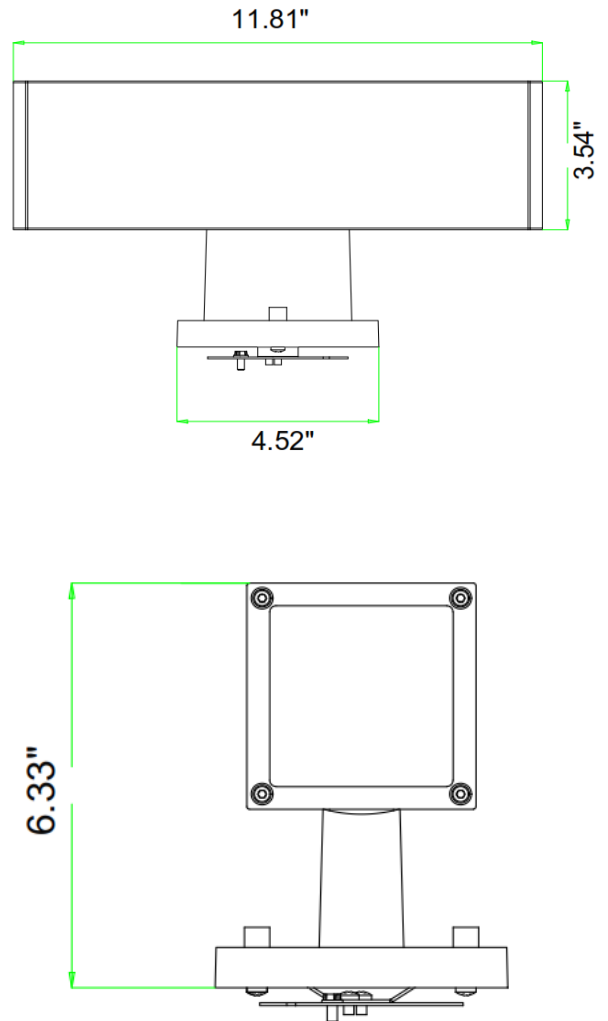

LOS-UD

© 2019 GlobalLux Lighting, LLC. All rights reserved. For informational purposes only. Reproduction in whole or part is prohibited without prior written consent of the copyright owner. The information presented in this document does not form part of any quotation or contract, is believed to be accurate and reliable and may be changed without notice. No liability will be accepted by the publisher for any consequences of its use. GlobalLux Lighting reserves the rights make changes in specification at any time without notice.

GlobalLux Lighting LLC
www.globaluxlighting.com
773 S. Benson Ave
Ontario, CA 91762
Ph: 909-591-7506